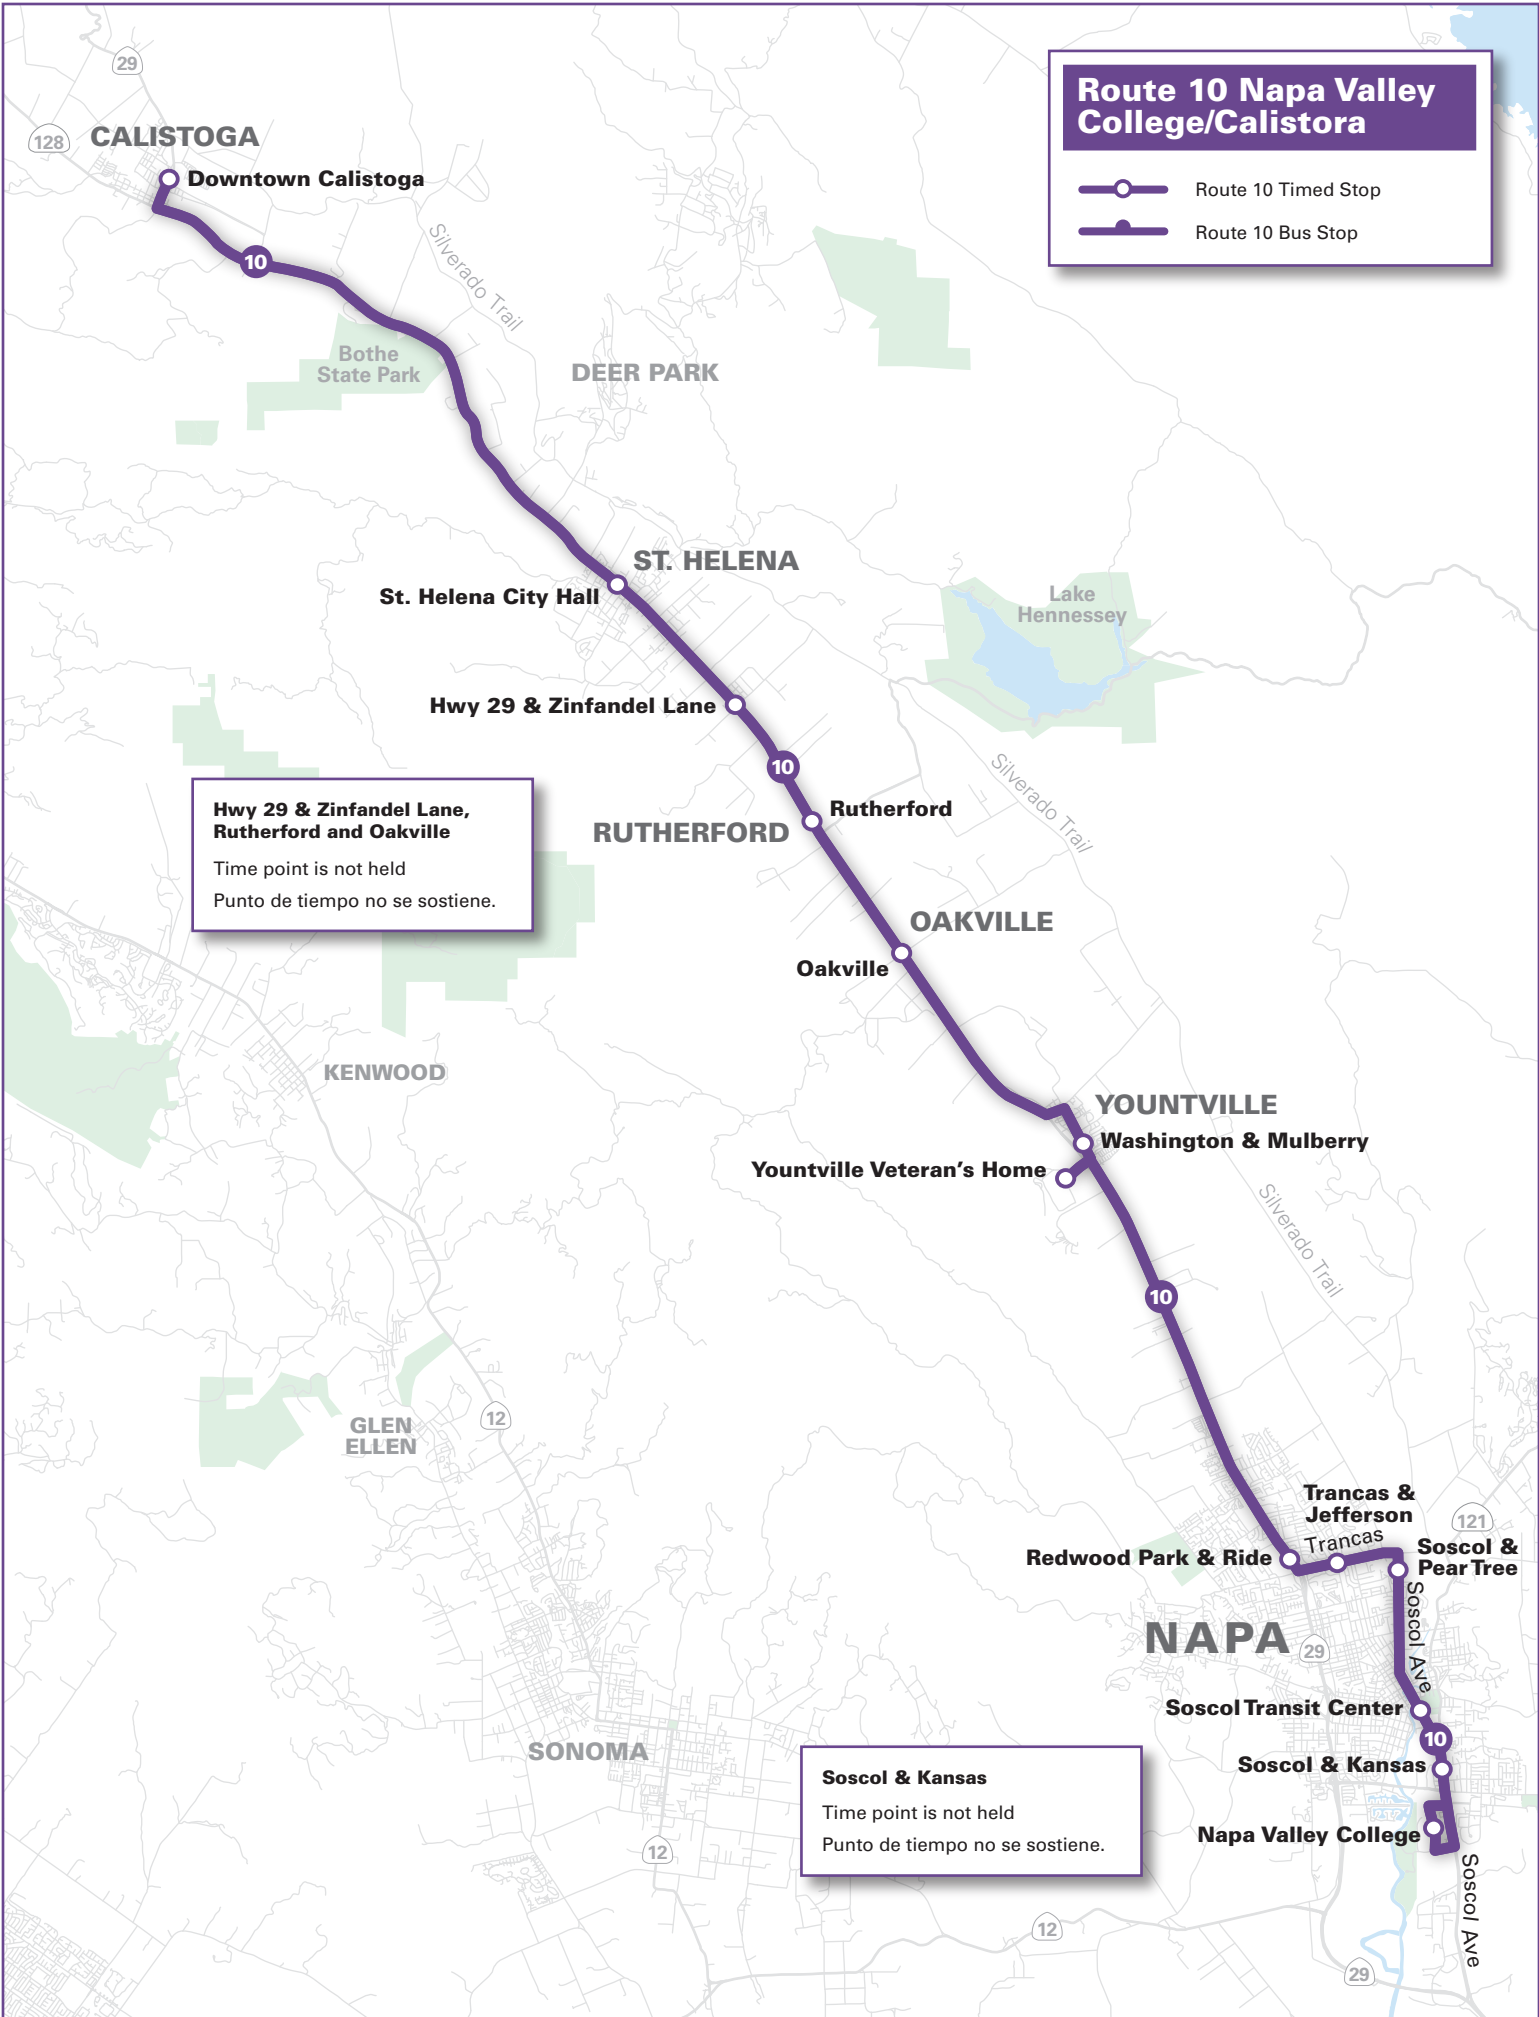

Route 10 Napa Valley College/Calistoga

-  Route 10 Timed Stop
-  Route 10 Bus Stop

Hwy 29 & Zinfandel Lane, Rutherford and Oakville
 Time point is not held
 Punto de tiempo no se sostiene.

Soscol & Kansas
 Time point is not held
 Punto de tiempo no se sostiene.